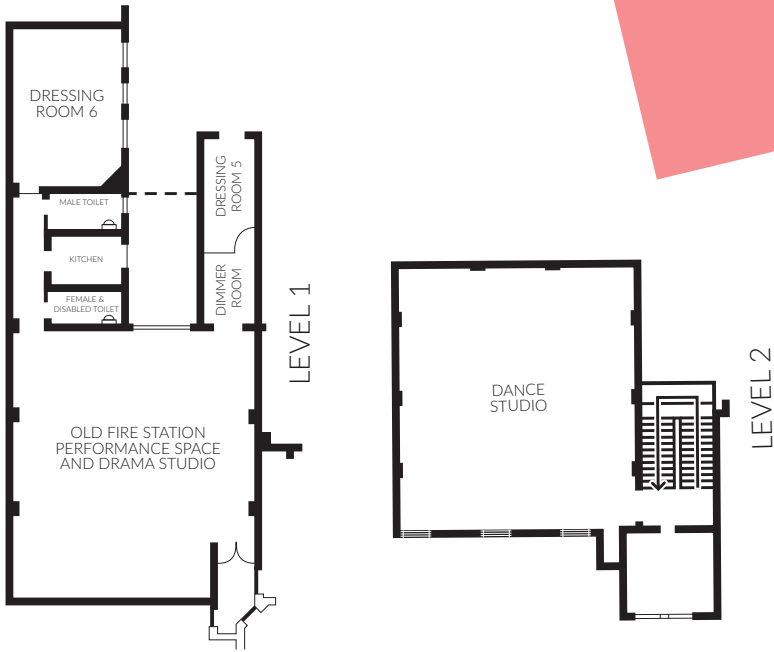

FIRE UP YOUR EVENT!

WWW.CAPITALVENUESANDEVENTS.COM.AU

BENDIGO

This historic, quirky venue seats 90 people in a retractable seating bank or can be used as a blank canvas to create whatever your event requires.

Located on View Street adjacent to the main building of The Capital, the historic old fire station is now known as The Engine Room. The venue offers two flexible spaces ideal for conventions and events usage, intimate performances or displays.

On the ground floor, a black box performance space with full sound and lighting facilities, upstairs an attractive studio with timber floor and mirrors. A rustic courtyard at the rear of the ground floor can be utilized in warmer months.

VENUE CAPACITY - THE ENGINE ROOM

	DIMENSIONS	AREA (M ²)	THEATRE	BANQUET	CLASSROOM	BOARDROOM	CABARET	U-SHAPE	COCKTAIL
Drama Studio	10000 x 10000	100	120	70	52	25	56	30	120
Dance Studio	10000 x 10000	100	80	60	52	25	56	30	120